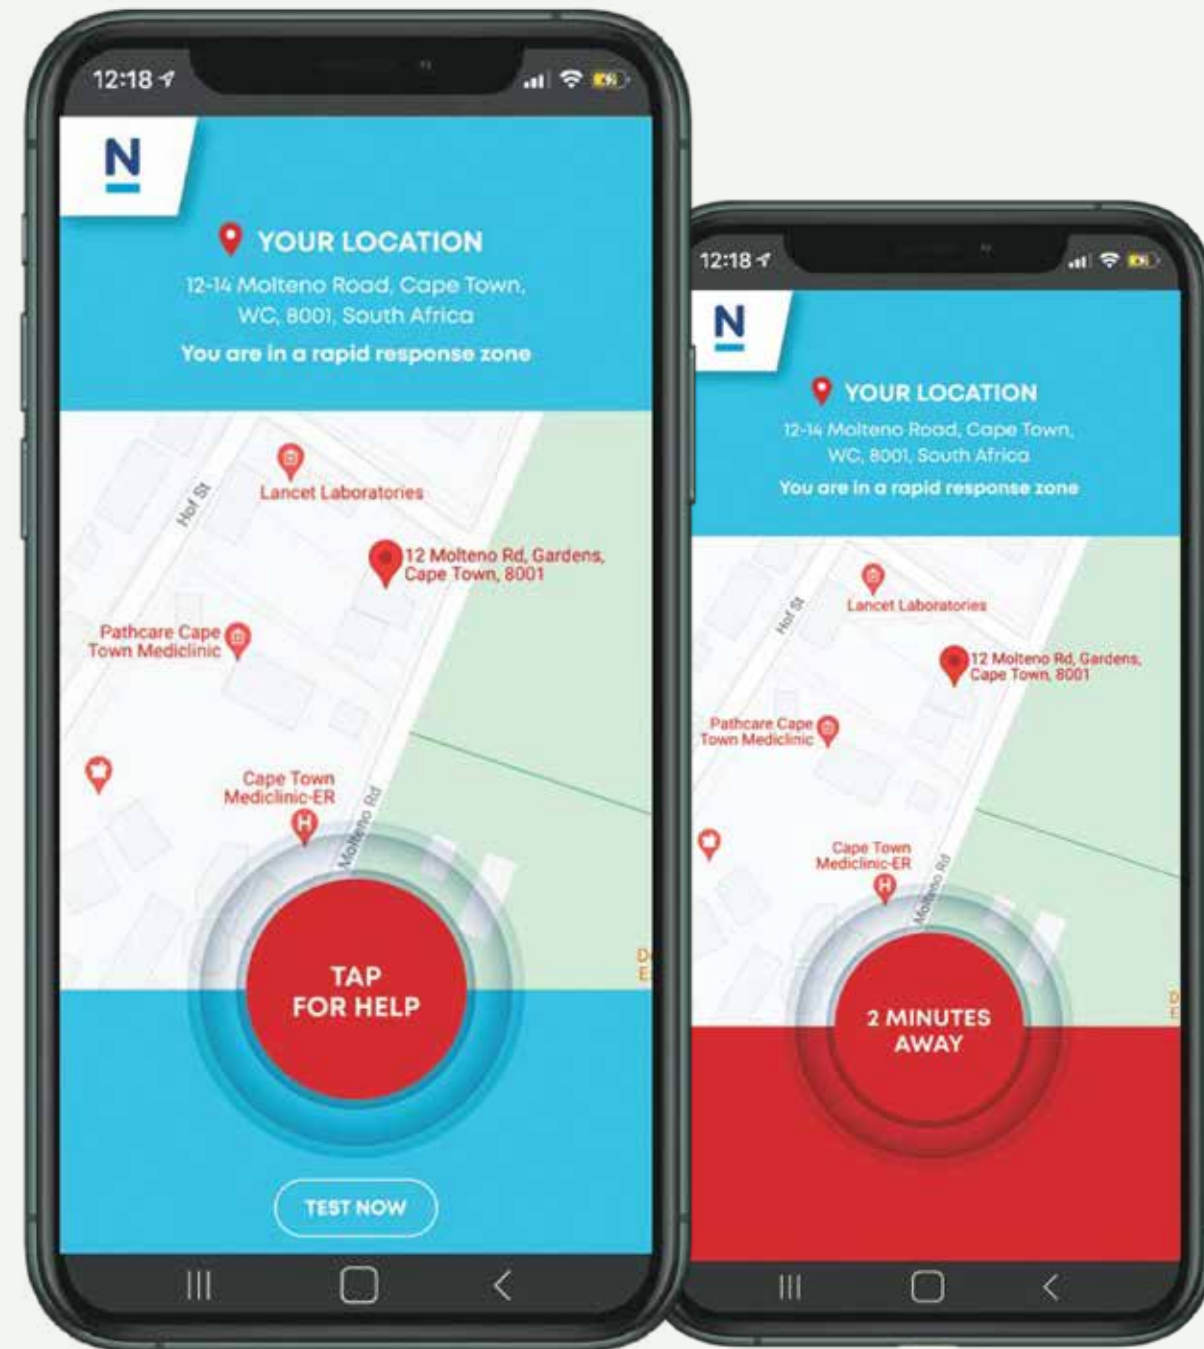

How to sign up

- ✓ Subscribe to Netstar Companion at www.netstar.co.za/netstar-companion
- ✓ Download the Netstar Companion app from Google Play or the Apple App Store.
- ✓ Complete the registration process in the app, using the same cellphone number as entered during the online subscription process.

How it works

1

User activates mobile panic button

3

Responder navigates towards user's location

2

Closest responder accepts panic & control room contacts the user

4

User monitors as the responder proceeds to their location